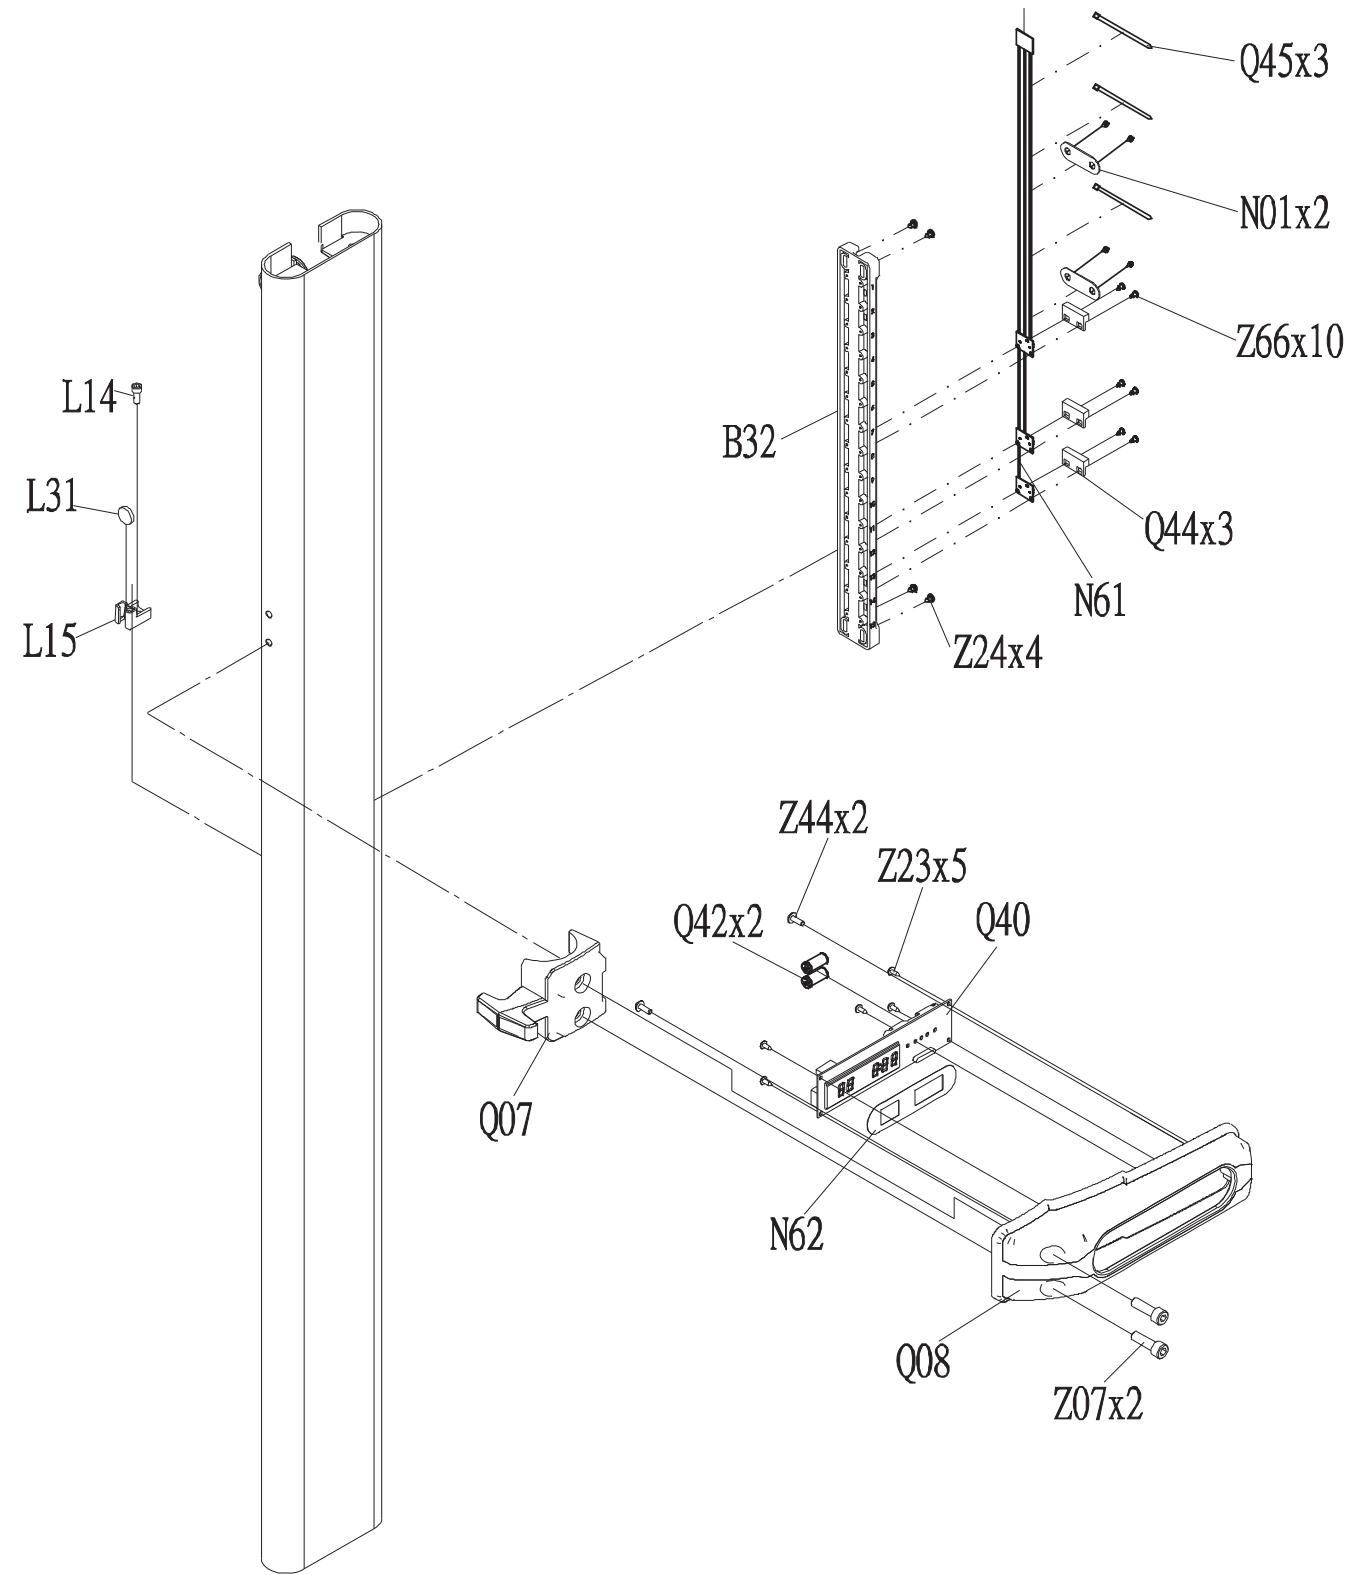

DRAWING NO	PGM103-KM		
PART NAME	Explosive Diagram		
PART NO	MGM0586-00	REV	A
APPROVE	SuYehua	DATE	2023.06.06

Click on kit description for Premium Kit parts:

- Rep Counter Set
- Grip Set
- Shield Set

DRAWING NO			
PART NAME	SENSE ORGAN SET		
PART NO	1000200250	REV	A
APPROVE	JOHN	DATE	20120711

Note: Part of Premium Kit Only

DRAWING NO	
PART NAME	Grip Set; Peadal Arm
PART NO	096179
APPROVE	ARES
DATE	20111212
	REV A

Note: Part of Premium Kit Only

DRAWING NO	
PART NAME	SHIELD SET;U
PART NO	1000220477
APPROVE	JOHN
DATE	20120711

Note: Part of Premium Kit Only

230 Lbs weight stack

DRAWING NO	GM59-SF05		
PART NAME	Part Explosive Diagram		
PART NO	1000113110	REV	A
APPROVE	SuYehua	DATE	2023.06.06

DRAWING NO	GM103-SF02		
PART NAME	Adjust Set;Paint;		
PART NO	See Chart	REV	A
APPROVE	Nick	DATE	10072016