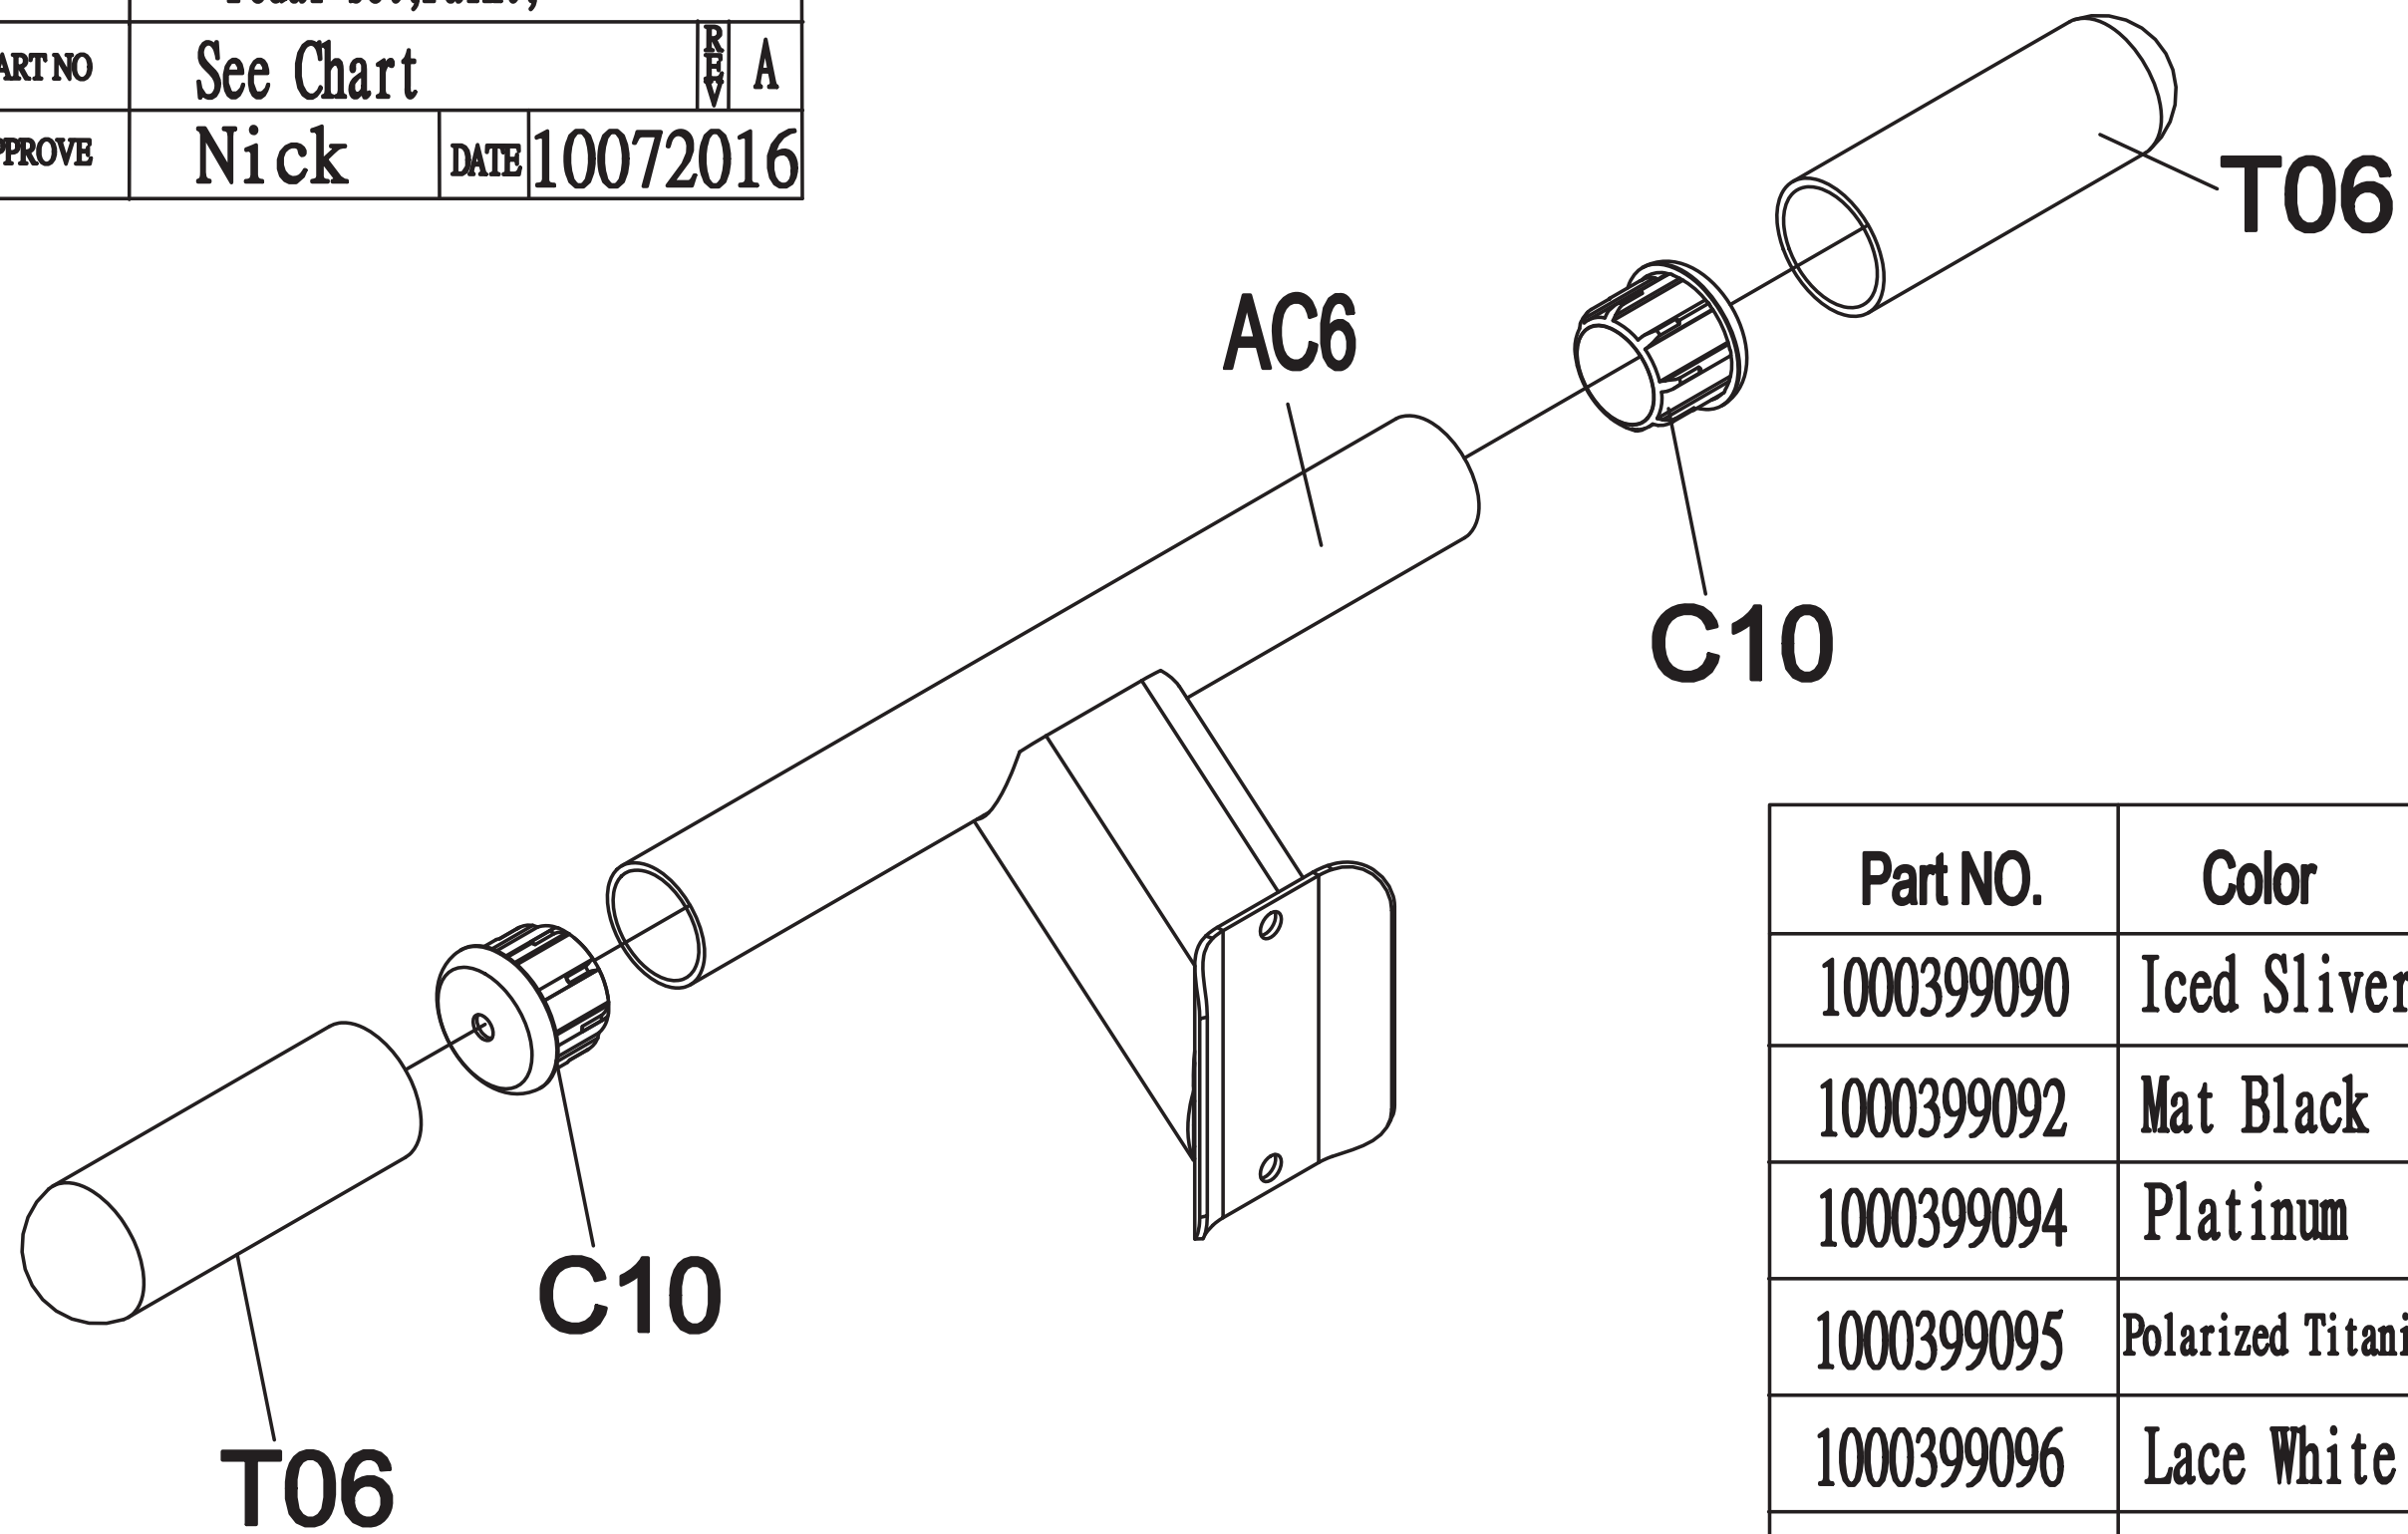

DRAWING NO	GM71-SF03		
PART NAME	Pedal set;Paint;		
PART NO	See Chart	REV	A
APPROVE	Nick	DATE	10072016

Part NO.	Color
1000399090	Iced Sliver
1000399092	Mat Black
1000399094	Platinum
1000399095	Polarized Titanium
1000399096	Lace White
1000399093	BlackGlossy
1000399097	Pearl White