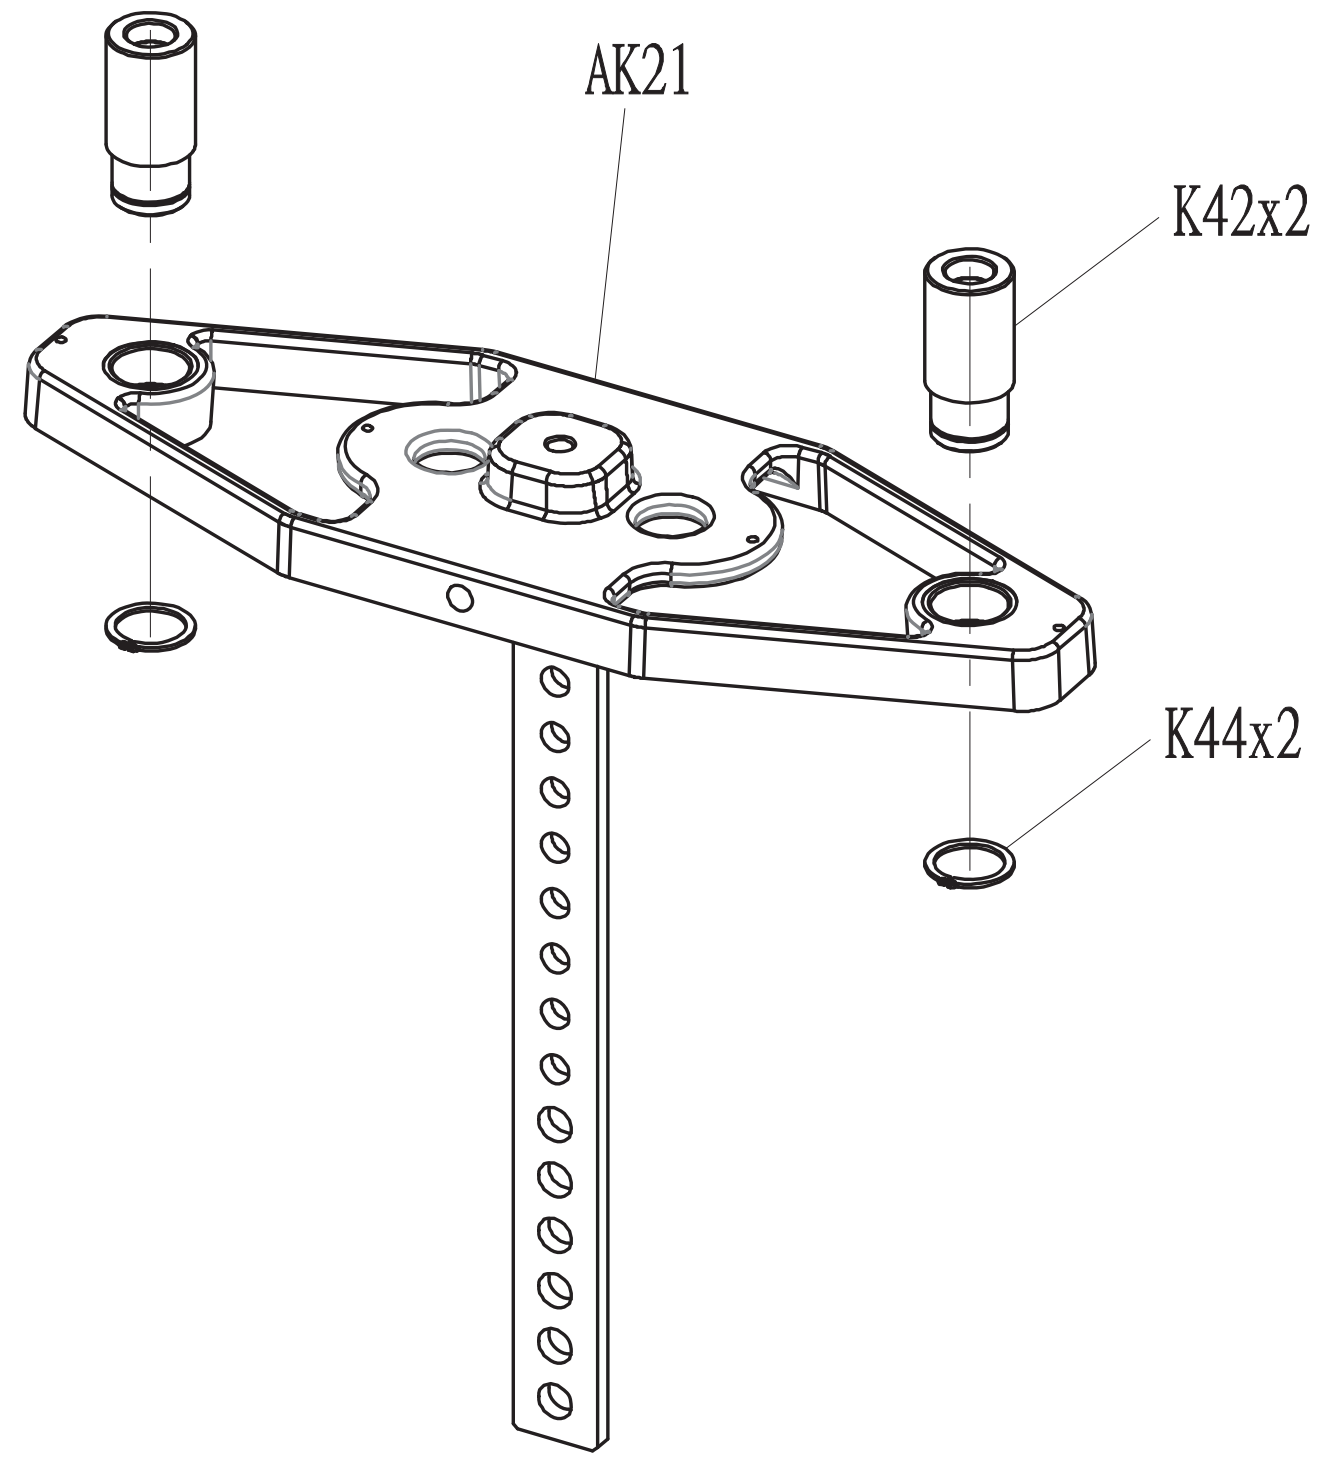

DRAWING NO	GM59-AK23		
PART NAME	Select the group		
PART NO	1000448863	REV	A
APPROVE	WangTao	DATE	2020.01.03