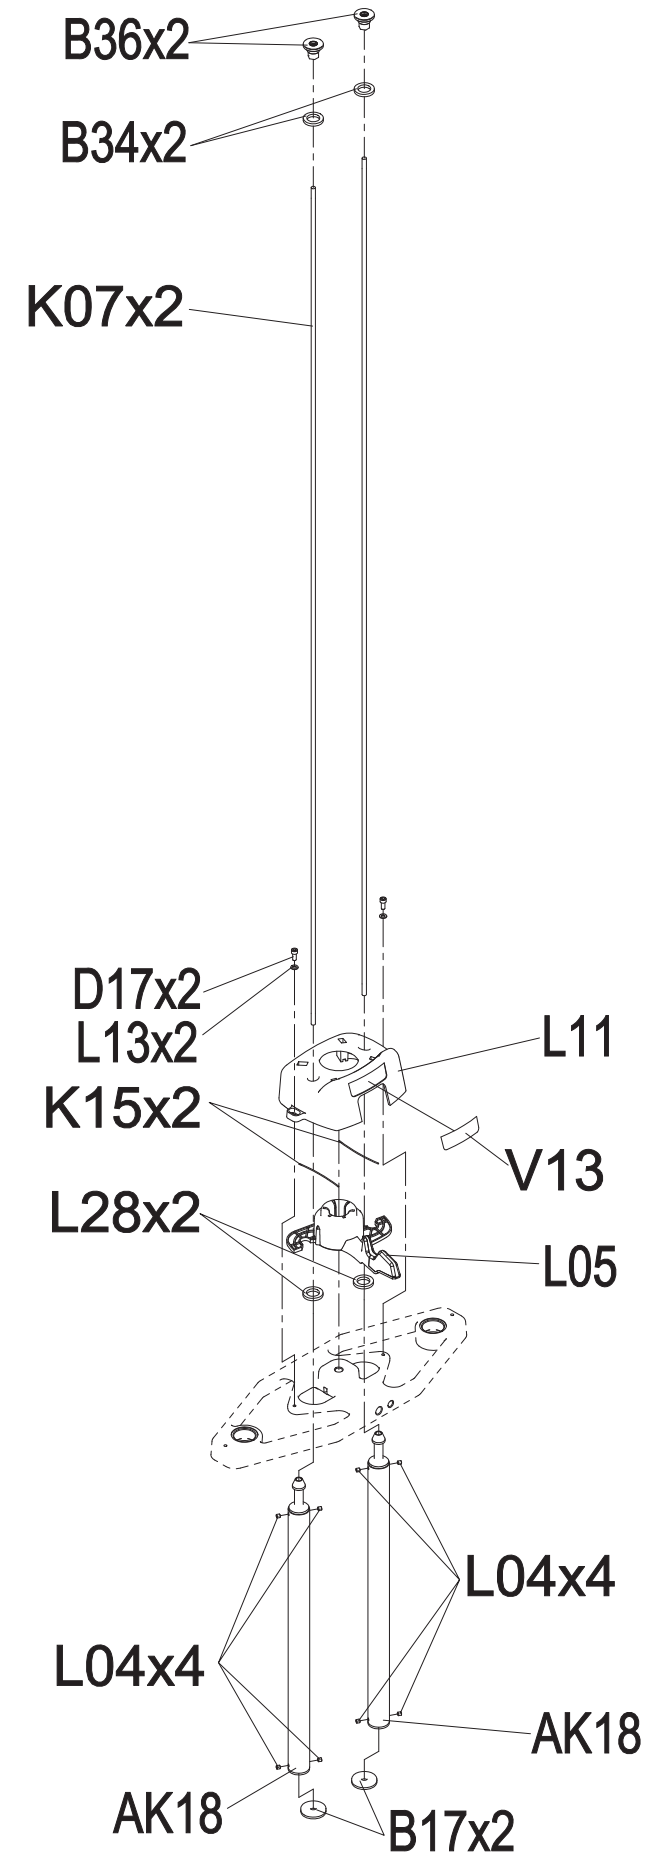

DRAWING NO	PGM103-KM		
PART NAME	Explosive Diagram		
PART NO	MGM0586-00	REV	A
APPROVE	SuYehua	DATE	2023.06.06

Click on kit description for Premium Kit parts:

- Rep Counter Set
- Grip Set
- Shield Set

DRAWING NO			
PART NAME	SENSE ORGAN SET		
PART NO	1000200250	REV	A
APPROVE	JOHN	DATE	20120711

Note: Part of Premium Kit Only

DRAWING NO	
PART NAME	Grip Set; Peadal Arm
PART NO	096179
APPROVE	ARES
DATE	20111212
	REV A

Note: Part of Premium Kit Only

DRAWING NO	
PART NAME	SHIELD SET;U
PART NO	1000220477
APPROVE	JOHN
DATE	20120711

Note: Part of Premium Kit Only

230 Lbs weight stack

DRAWING NO	GM59-SF05		
PART NAME	Part Explosive Diagram		
PART NO	1000113110	REV	A
APPROVE	SuYehua	DATE	2023.06.06

DRAWING NO	GM103-SF02		
PART NAME	Adjust Set;Paint;		
PART NO	See Chart	REV	A
APPROVE	Nick	DATE	10072016

Part NO.	Color
1000398752	Iced Sliver
1000398753	Mat Black
1000398755	Platinum
1000398756	Polarized Titanium
1000398757	Lace White
1000398754	BlackGlossy
1000398759	Pearl White

DRAWING NO	GM103-SF01	
PART NAME	Base Frame Set;Paint;	
PART NO	See Chart	A
APPROVE	Nick	DATE:10072016