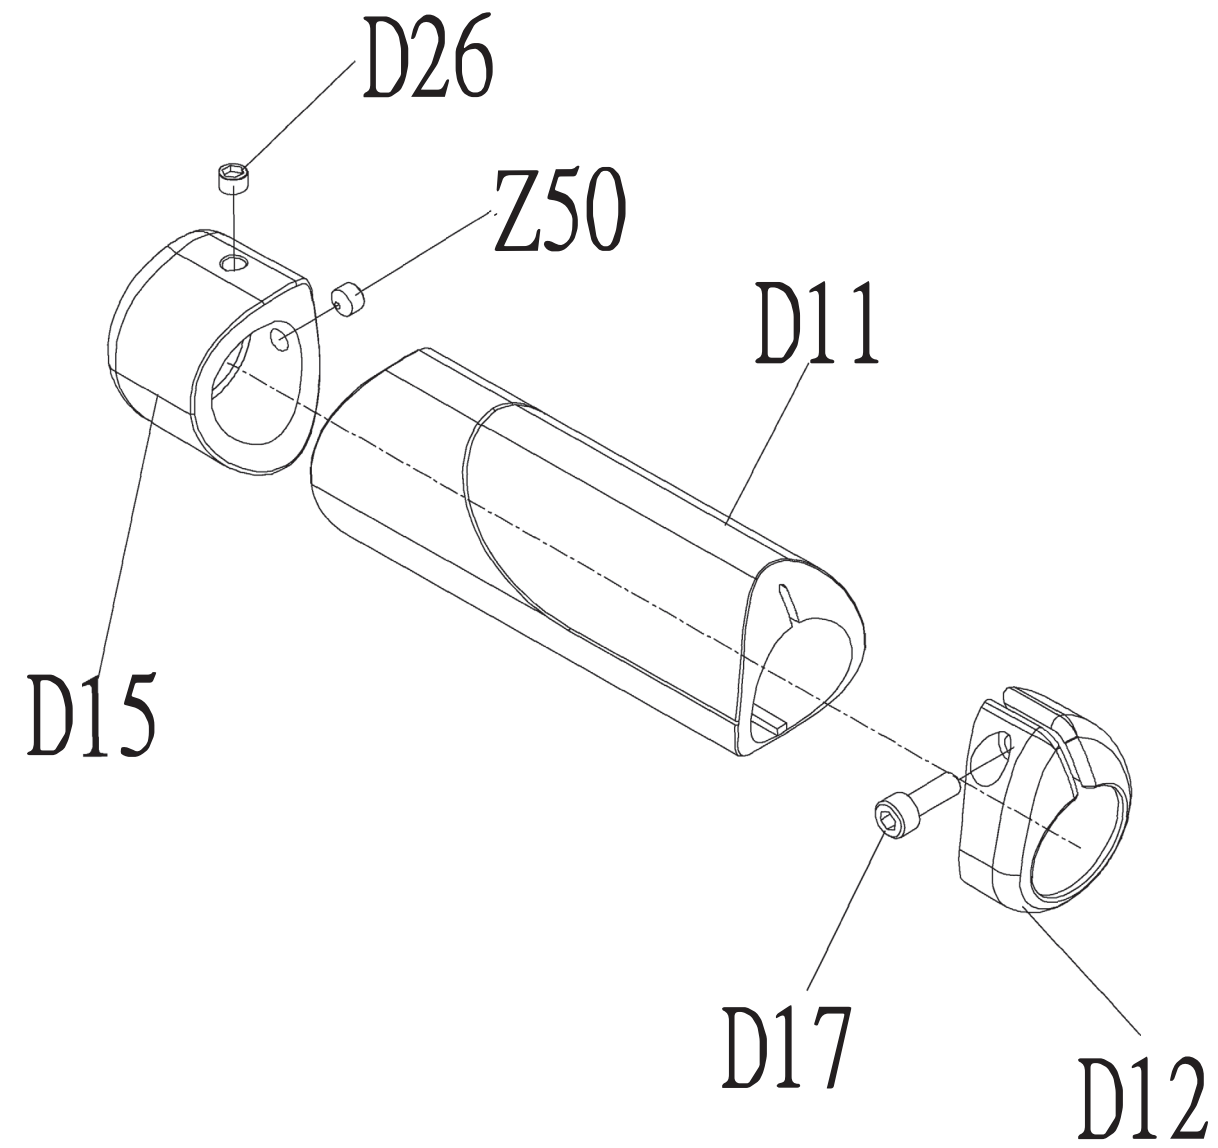

DRAWING NO	PGM103-KM		
PART NAME	Explosive Diagram		
PART NO	MGM0586-00	REV	A
APPROVE	SuYehua	DATE	2023.06.06

Click on kit description for Premium Kit parts:

- Rep Counter Set
- Grip Set
- Shield Set

DRAWING NO			
PART NAME	SENSE ORGAN SET		
PART NO	1000200250	REV	A
APPROVE	JOHN	DATE	20120711

Note: Part of Premium Kit Only

DRAWING NO	
PART NAME	Grip Set; Peadal Arm
PART NO	096179
APPROVE	ARES
DATE	20111212
	REV A

Note: Part of Premium Kit Only

DRAWING NO	
PART NAME	SHIELD SET;U
PART NO	1000220477
APPROVE	JOHN
DATE	20120711

Note: Part of Premium Kit Only

230 Lbs weight stack

DRAWING NO	GM59-SF05		
PART NAME	Part Explosive Diagram		
PART NO	1000113110	REV	A
APPROVE	SuYehua	DATE	2023.06.06

DRAWING NO	GM103-SF02		
PART NAME	Adjust Set;Paint;		
PART NO	See Chart	REV	A
APPROVE	Nick	DATE	10072016

Part NO.	Color
1000398909	Iced Sliver
1000398948	Mat Black
1000398952	Platinum
1000398953	Polarized Titanium
1000398955	Lace White
1000398950	BlackGlossy
1000398957	Pearl White

DRAWING NO	GM71-SF03		
PART NAME	Pedal set;Paint;		
PART NO	See Chart	REV	A
APPROVE	Nick	DATE	10072016