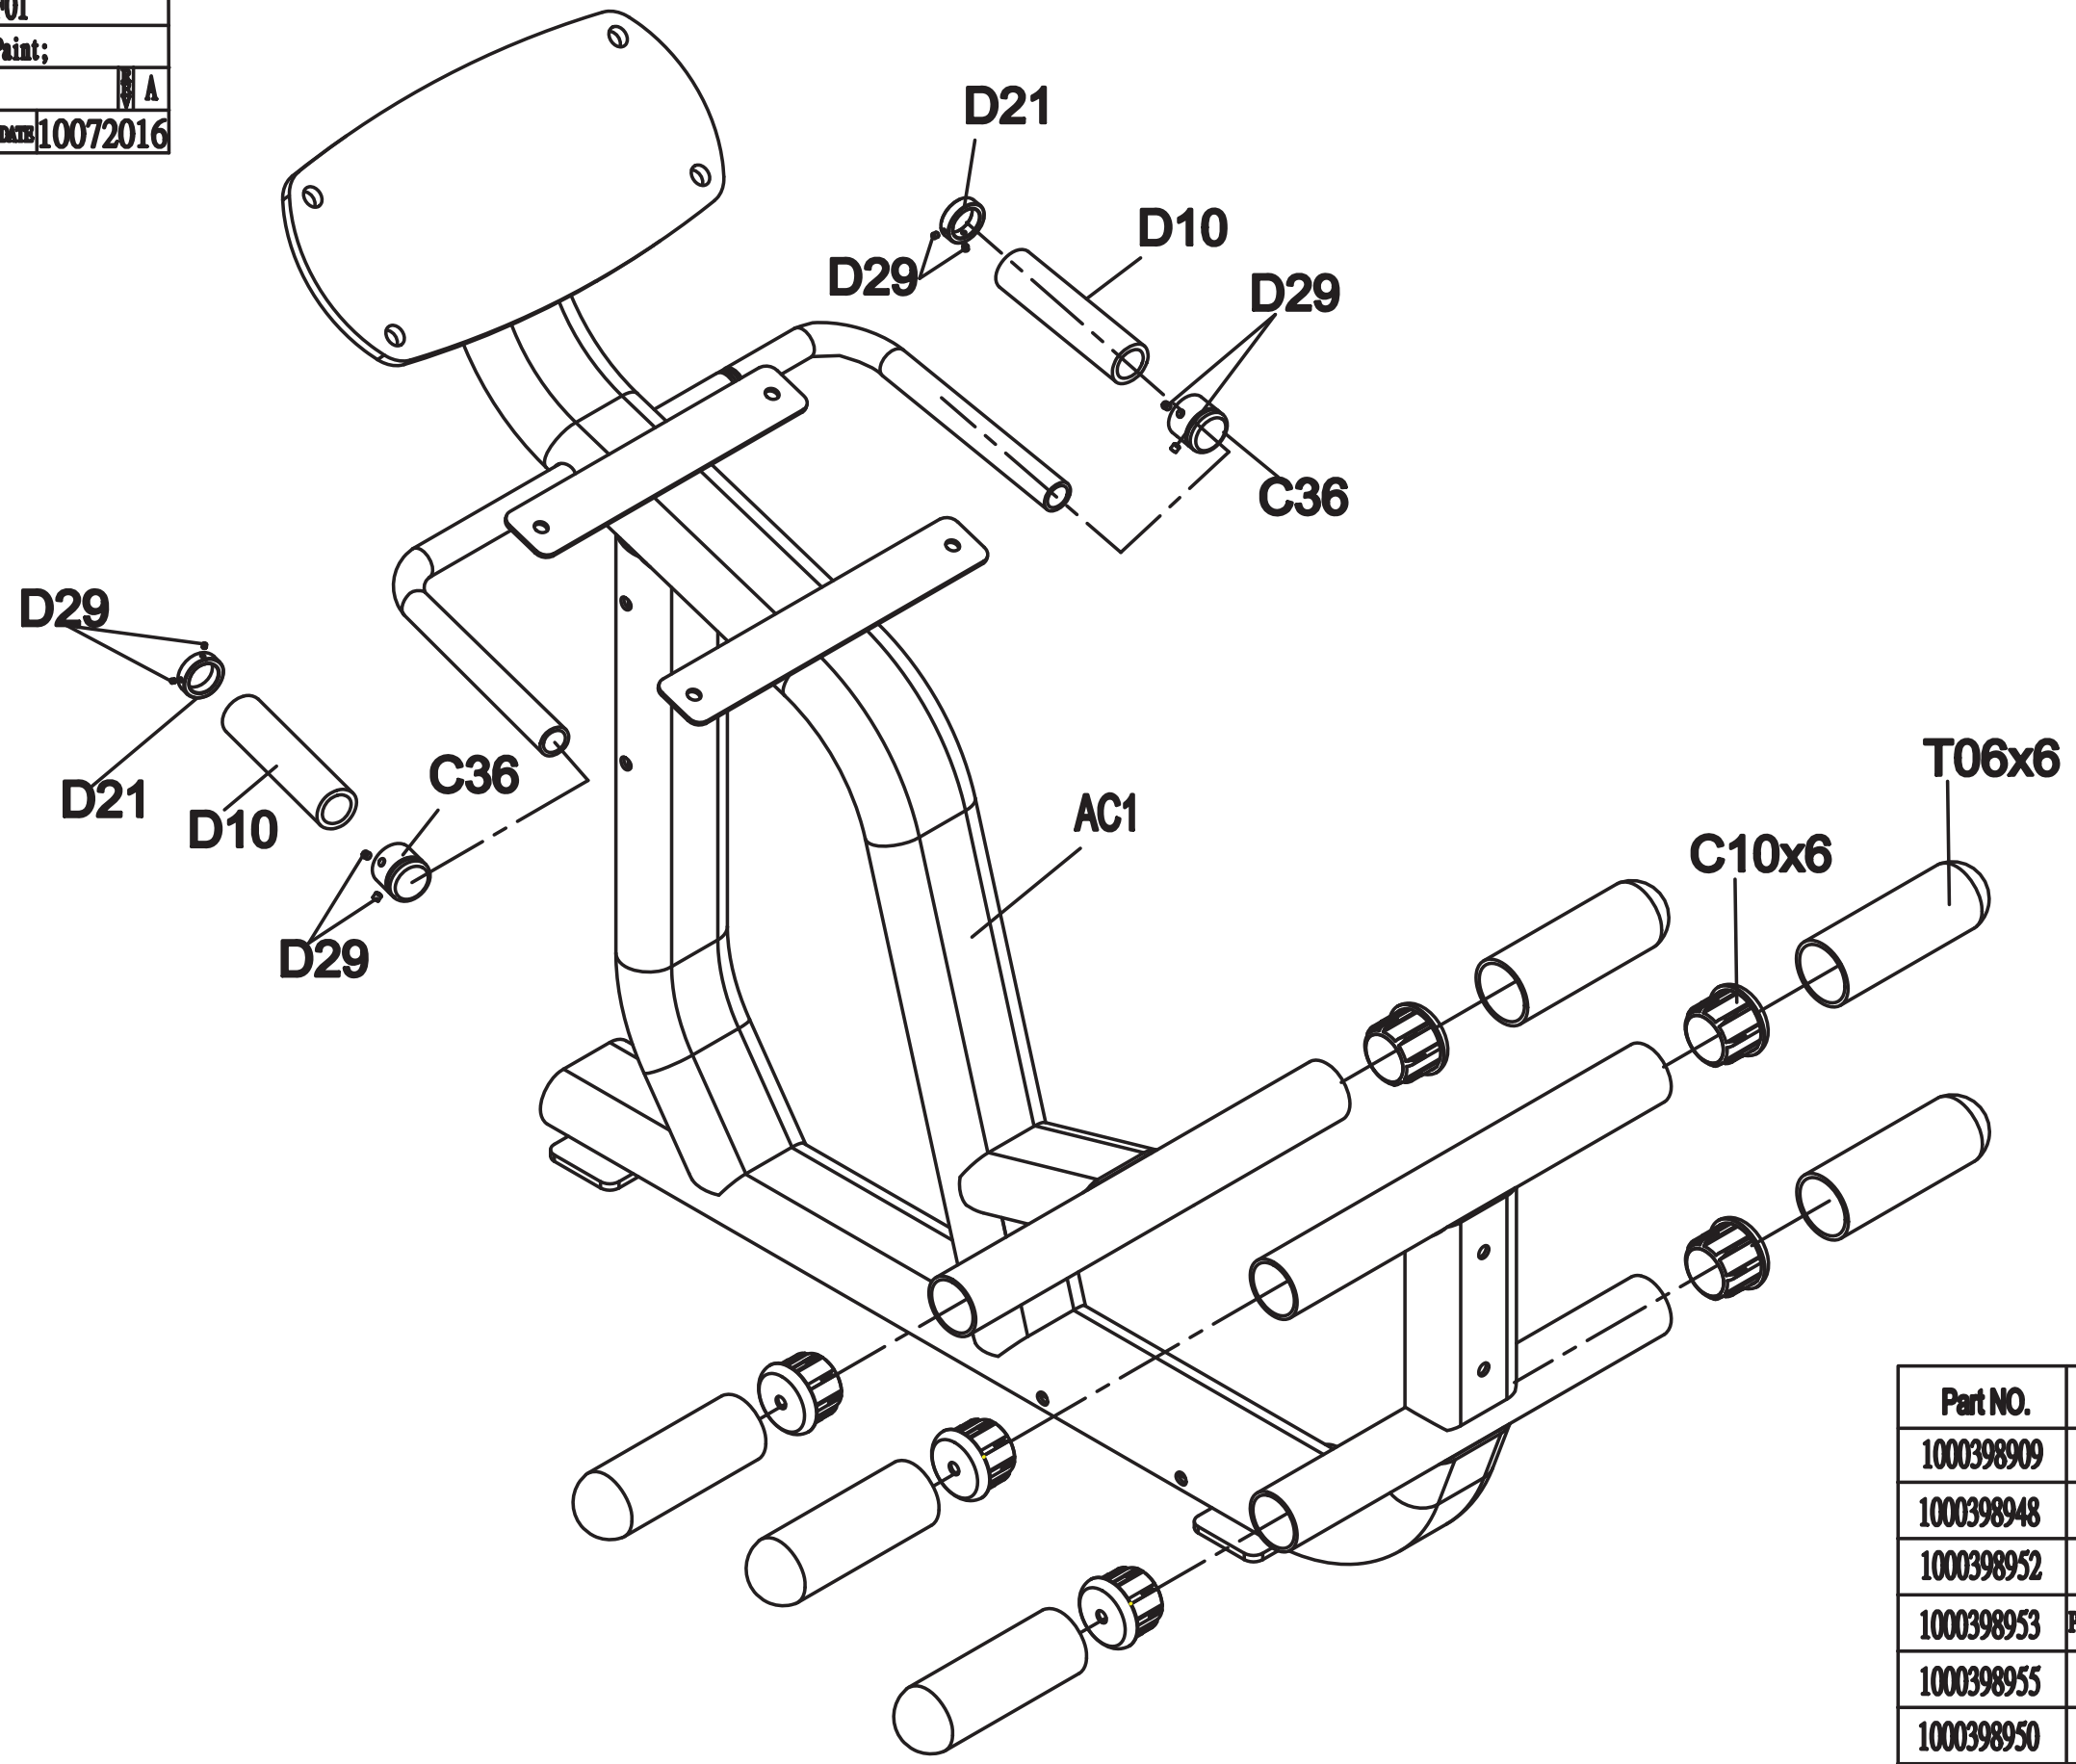

Note: Part of Premium Kit Only

230 Lbs weight stack

DRAWING NO	GM59-SF05		
PART NAME	Part Explosive Diagram		
PART NO	1000113110	REV	A
APPROVE	SuYehua	DATE	2023.06.06

DRAWING NO	GM103-SF02		
PART NAME	Adjust Set;Paint;		
PART NO	See Chart	REV	A
APPROVE	Nick	DATE	10072016

Part NO.	Color
1000398752	Iced Sliver
1000398753	Mat Black
1000398755	Platinum
1000398756	Polarized Titanium
1000398757	Lace White
1000398754	BlackGlossy
1000398759	Pearl White

DRAWING NO	GM103-SF01	
PART NAME	Base Frame Set;Paint;	
PART NO	See Chart	A
APPROVE	Nick	DATE:10072016

Part NO.	Color
1000398909	Iced Sliver
1000398948	Mat Black
1000398952	Platinum
1000398953	Polarized Titanium
1000398955	Lace White
1000398950	BlackGlossy
1000398957	Pearl White

DRAWING NO	GM71-SF03		
PART NAME	Pedal set;Paint;		
PART NO	See Chart	REV	A
APPROVE	Nick	DATE	10072016