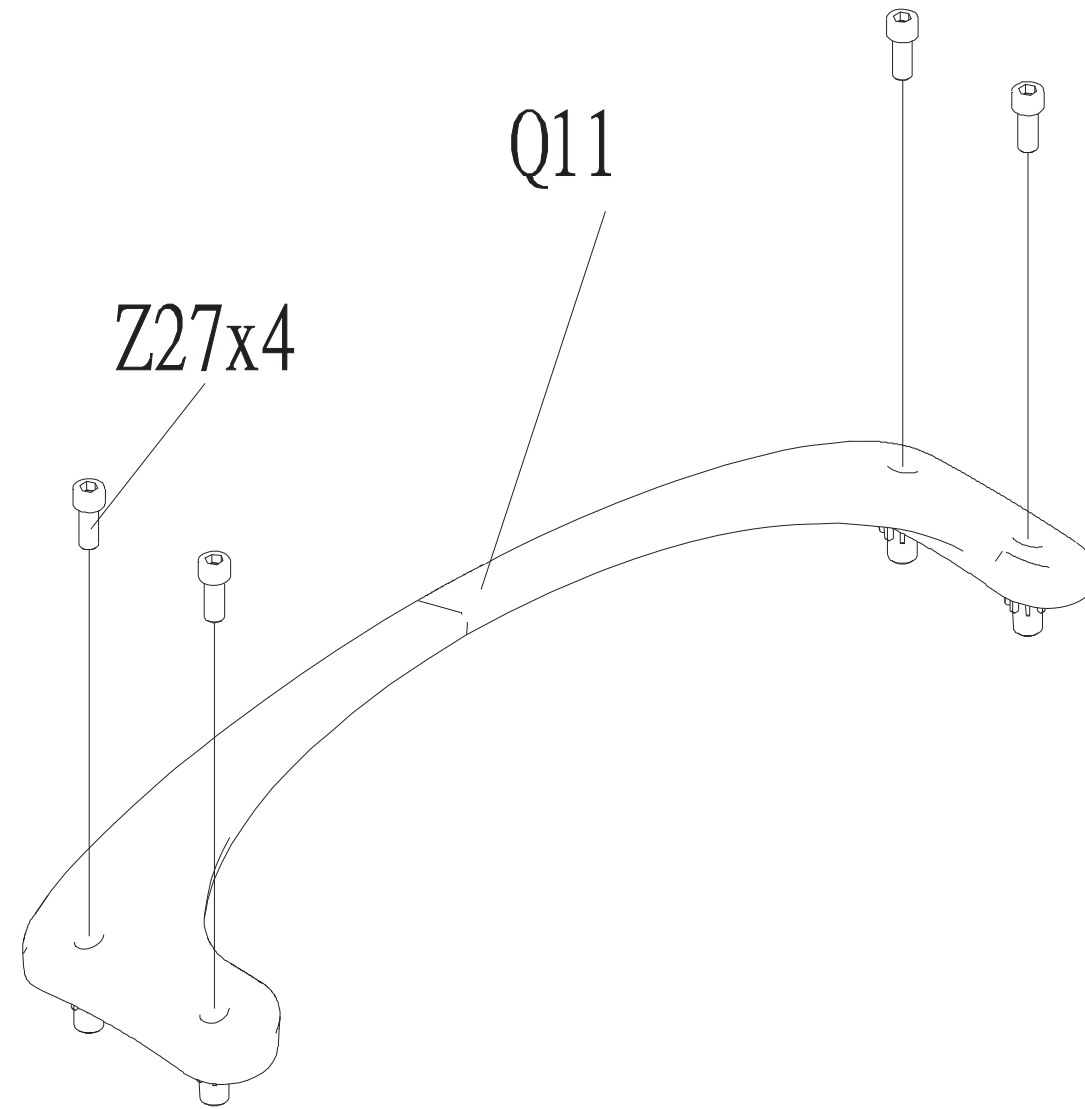

DRAWING NO	PGM103-KM		
PART NAME	Explosive Diagram		
PART NO	MGM0586-00	REV	A
APPROVE	SuYehua	DATE	2023.06.06

Click on kit description for Premium Kit parts:

- Rep Counter Set
- Grip Set
- Shield Set

DRAWING NO			
PART NAME	SENSE ORGAN SET		
PART NO	1000200250	REV	A
APPROVE	JOHN	DATE	20120711

Note: Part of Premium Kit Only

DRAWING NO	
PART NAME	Grip Set; Peadal Arm
PART NO	096179
APPROVE	ARES
DATE	20111212
	REV A

Note: Part of Premium Kit Only

DRAWING NO	
PART NAME	SHIELD SET;U
PART NO	1000220477
APPROVE	JOHN
DATE	20120711

Note: Part of Premium Kit Only

230 Lbs weight stack

DRAWING NO	GM59-SF05		
PART NAME	Part Explosive Diagram		
PART NO	1000113110	REV	A
APPROVE	SuYehua	DATE	2023.06.06

DRAWING NO	GM103-SF02		
PART NAME	Adjust Set;Paint;		
PART NO	See Chart	REV	A
APPROVE	Nick	DATE	10072016