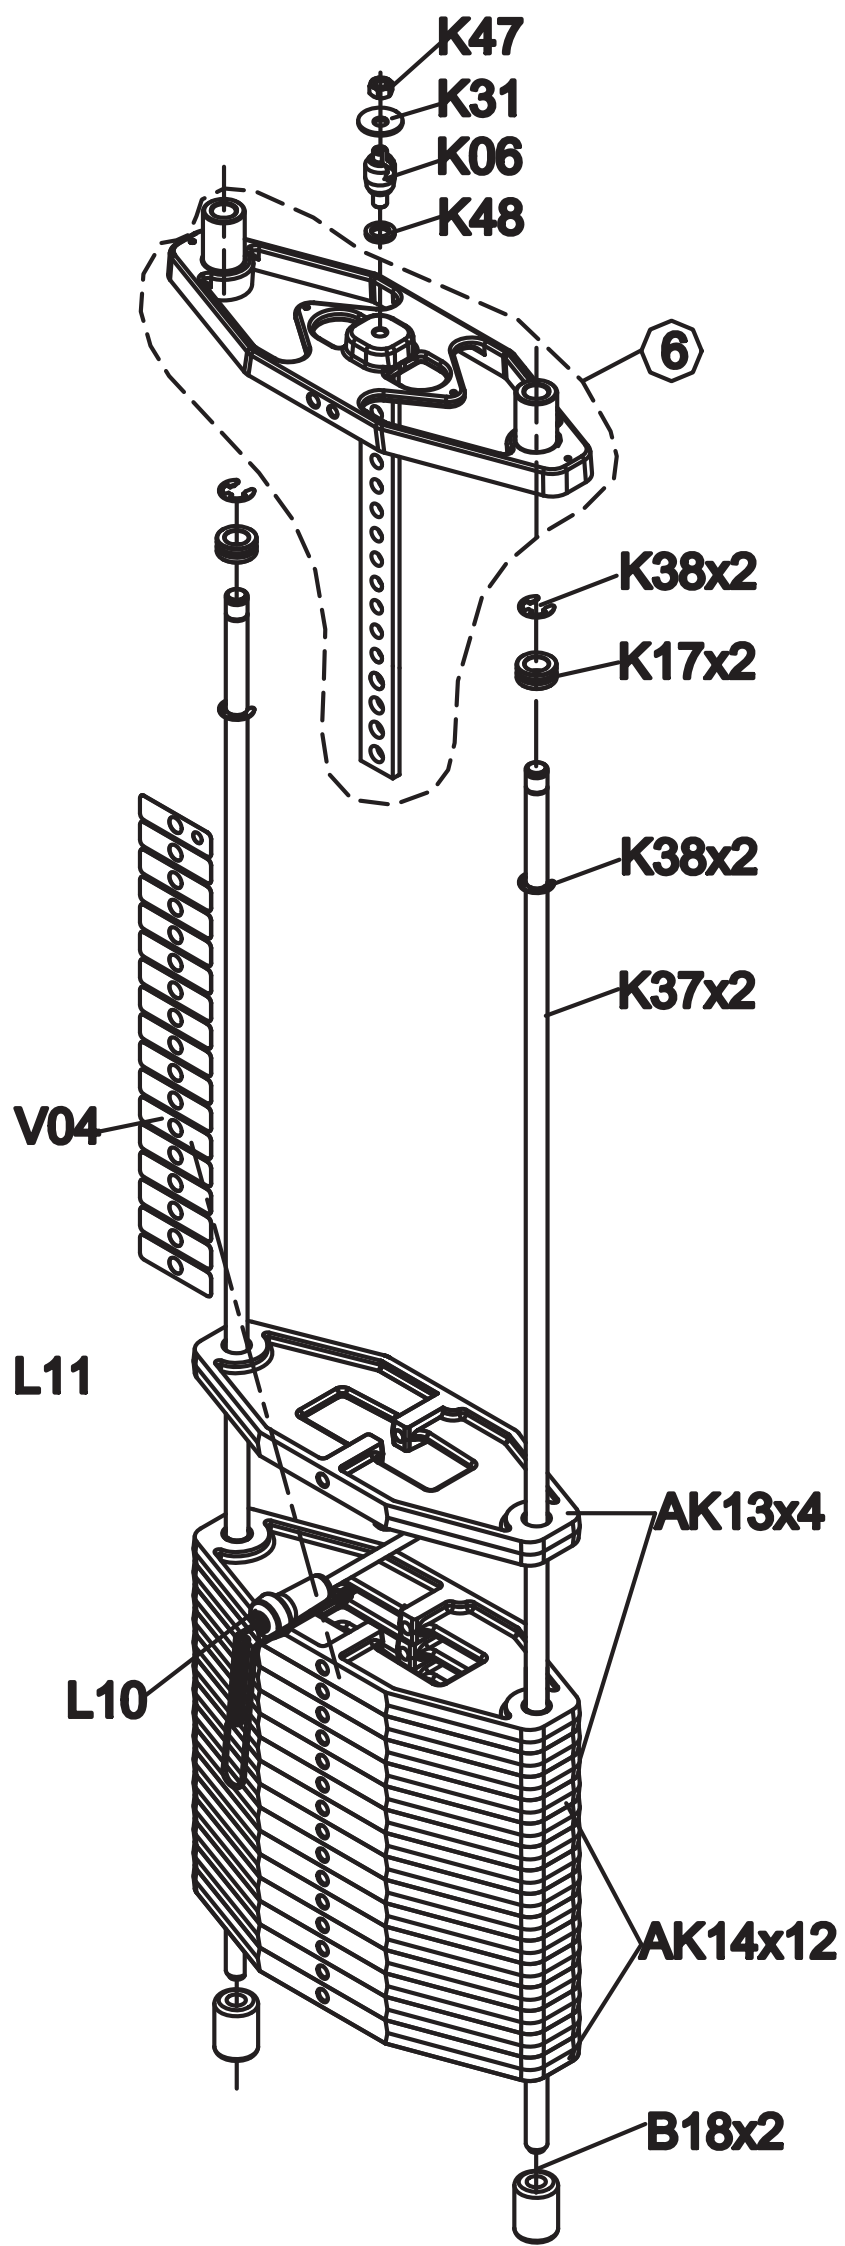

DRAWING NO	PGM103-KM		
PART NAME	Explosive Diagram		
PART NO	MGM0586-00	REV	A
APPROVE	SuYehua	DATE	2023.06.06

Click on kit description for Premium Kit parts:

- Rep Counter Set
- Grip Set
- Shield Set

DRAWING NO			
PART NAME	SENSE ORGAN SET		
PART NO	1000200250	REV	A
APPROVE	JOHN	DATE	20120711

Note: Part of Premium Kit Only

DRAWING NO	
PART NAME	Grip Set; Peadal Arm
PART NO	096179
APPROVE	ARES
DATE	20111212
	REV A

Note: Part of Premium Kit Only

DRAWING NO	
PART NAME	SHIELD SET;U
PART NO	1000220477
APPROVE	JOHN
DATE	20120711

Note: Part of Premium Kit Only

230 Lbs weight stack

DRAWING NO	GM59-SF05		
PART NAME	Part Explosive Diagram		
PART NO	1000113110	REV	A
APPROVE	SuYehua	DATE	2023.06.06

DRAWING NO	GM103-SF02		
PART NAME	Adjust Set;Paint;		
PART NO	See Chart	REV	A
APPROVE	Nick	DATE	10072016