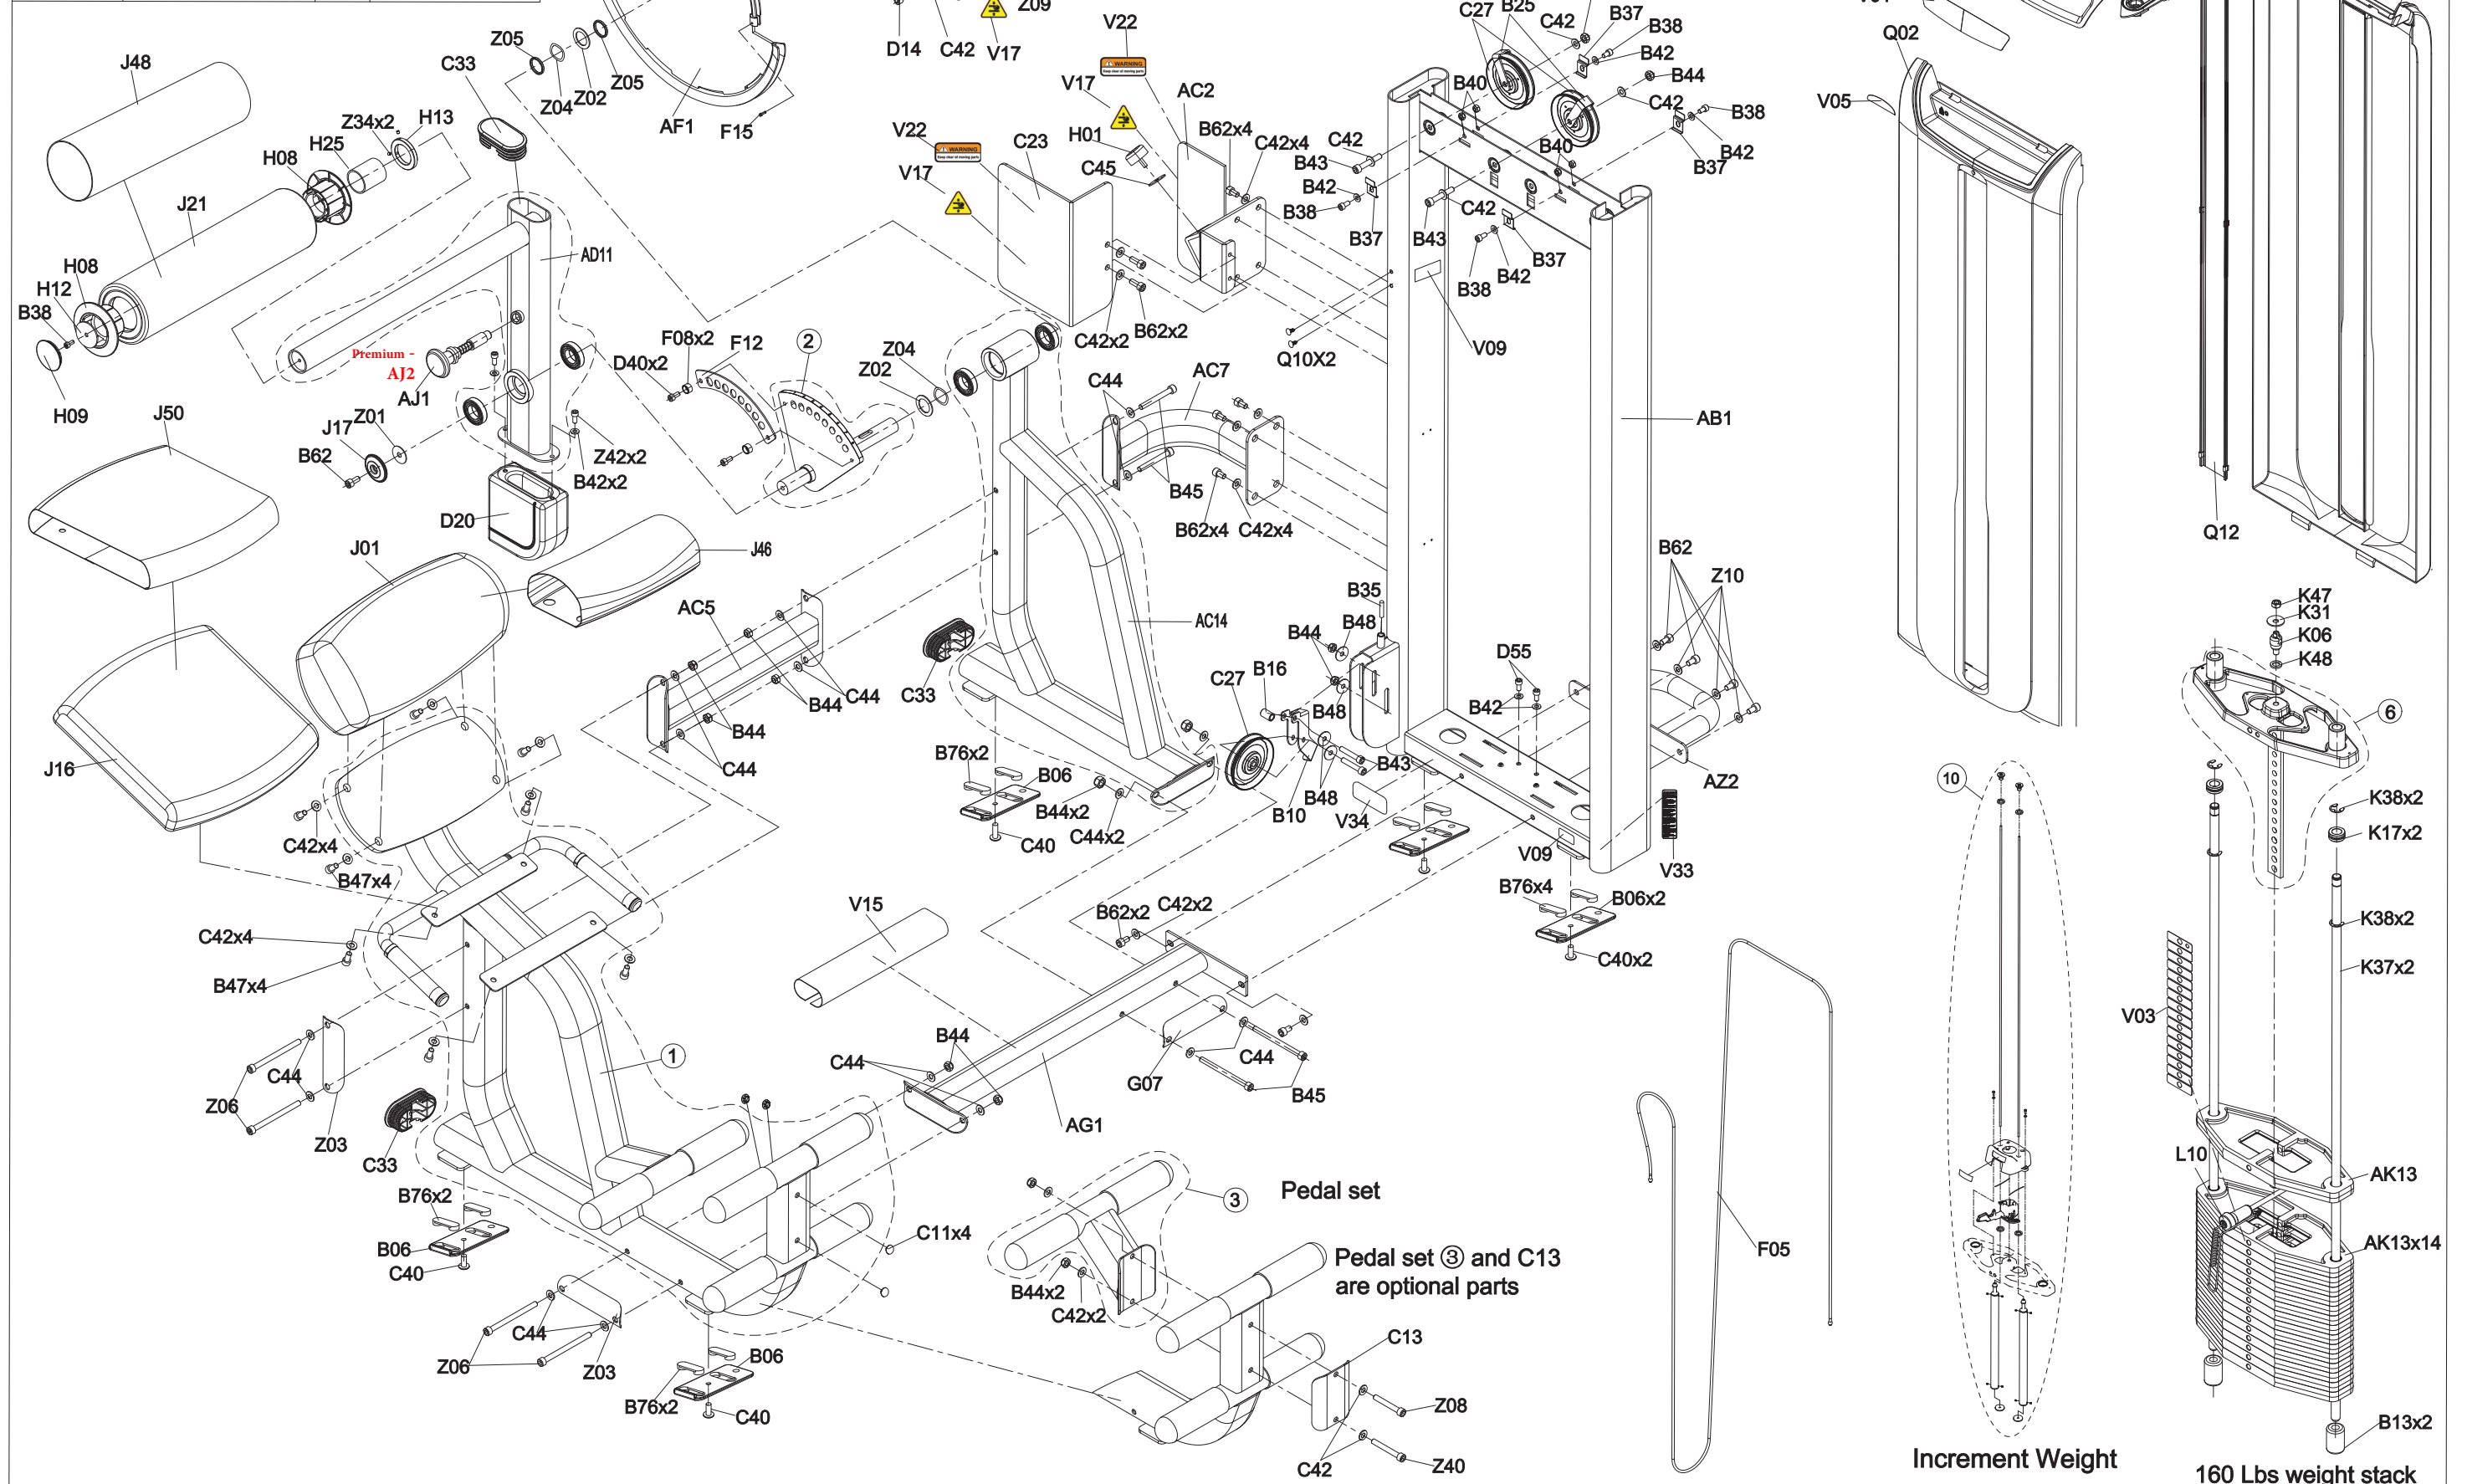

DRAWING NO	PGM103-KM		
PART NAME	Explosive Diagram		
PART NO	MGM0586-00	REV	A
APPROVE	SuYehua	DATE	2023.06.06

Click on kit description for Premium Kit parts:

- Rep Counter Set
- Grip Set
- Shield Set

DRAWING NO			
PART NAME	SENSE ORGAN SET		
PART NO	1000200250	REV	A
APPROVE	JOHN	DATE	20120711

Note: Part of Premium Kit Only

DRAWING NO	
PART NAME	Grip Set; Peadal Arm
PART NO	096179
APPROVE	ARES
DATE	20111212
	REV A

Note: Part of Premium Kit Only

DRAWING NO	
PART NAME	SHIELD SET;U
PART NO	1000220477
APPROVE	JOHN
DATE	20120711

Note: Part of Premium Kit Only

230 Lbs weight stack

DRAWING NO	GM59-SF05		
PART NAME	Part Explosive Diagram		
PART NO	1000113110	REV	A
APPROVE	SuYehua	DATE	2023.06.06

DRAWING NO	GM103-SF02		
PART NAME	Adjust Set;Paint;		
PART NO	See Chart	REV	A
APPROVE	Nick	DATE	10072016

Part NO.	Color
1000398752	Iced Sliver
1000398753	Mat Black
1000398755	Platinum
1000398756	Polarized Titanium
1000398757	Lace White
1000398754	BlackGlossy
1000398759	Pearl White

DRAWING NO	GM103-SF01	
PART NAME	Base Frame Set;Paint;	
PART NO	See Chart	A
APPROVE	Nick	DATE:10072016