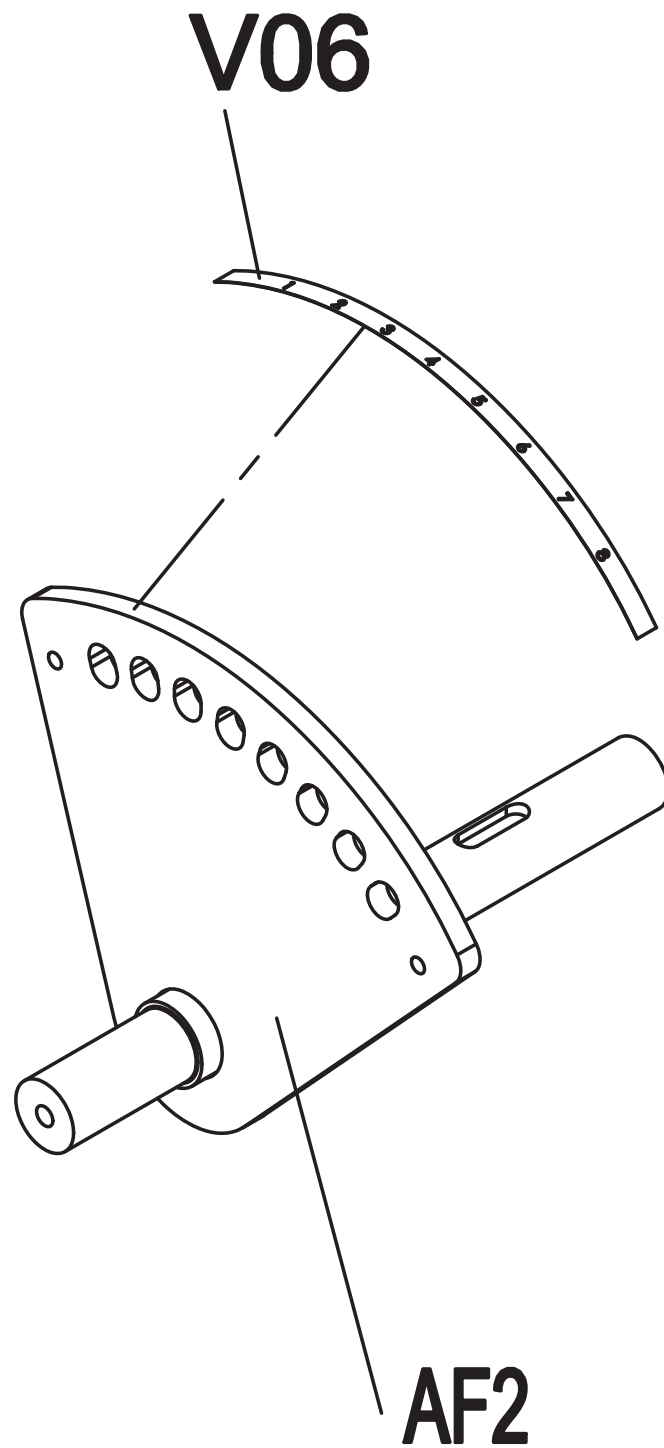

DRAWING NO	PGM103-KM		
PART NAME	Explosive Diagram		
PART NO	MGM0586-00	REV	A
APPROVE	SuYehua	DATE	2023.06.06

Click on kit description for Premium Kit parts:

- Rep Counter Set
- Grip Set
- Shield Set

DRAWING NO			
PART NAME	SENSE ORGAN SET		
PART NO	1000200250	REV	A
APPROVE	JOHN	DATE	20120711

Note: Part of Premium Kit Only

DRAWING NO	
PART NAME	Grip Set; Peadal Arm
PART NO	096179
APPROVE	ARES
DATE	20111212
	REV A

Note: Part of Premium Kit Only

DRAWING NO	
PART NAME	SHIELD SET;U
PART NO	1000220477
APPROVE	JOHN
DATE	20120711

Note: Part of Premium Kit Only

230 Lbs weight stack

DRAWING NO	GM59-SF05		
PART NAME	Part Explosive Diagram		
PART NO	1000113110	REV	A
APPROVE	SuYehua	DATE	2023.06.06

DRAWING NO	GM103-SF02		
PART NAME	Adjust Set;Paint;		
PART NO	See Chart	REV	A
APPROVE	Nick	DATE	10072016